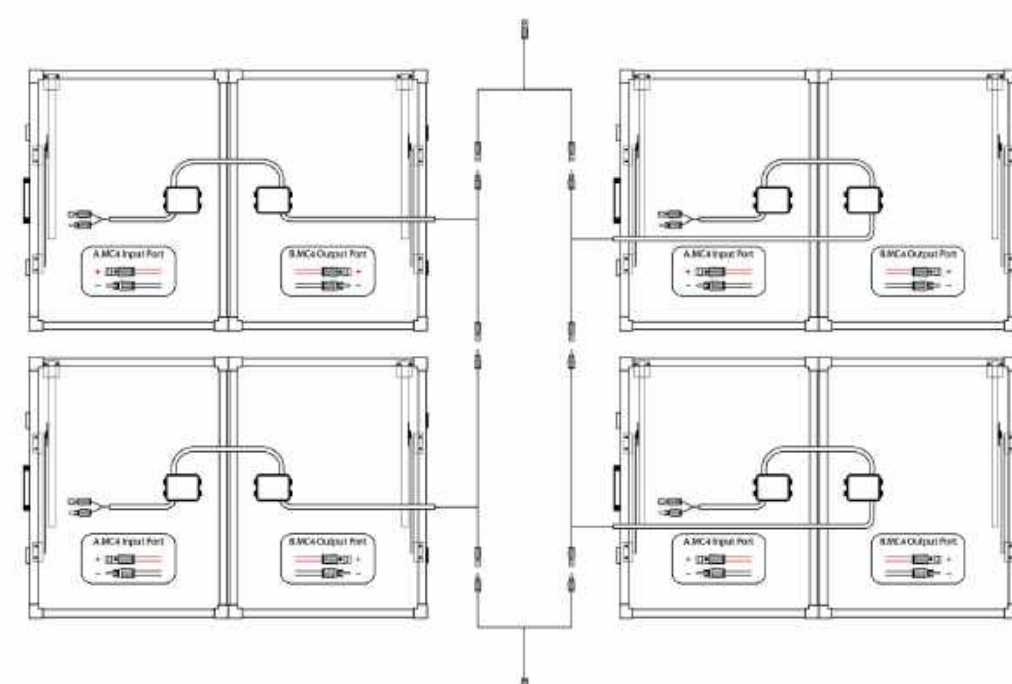

Solar Suitcase

Wiring Diagram Example

Solar Charging Using Tips

It has MPPT solar charge controller installed inside.

- **When Connecting Panels In Series:**
  Please make sure the total voltage (Voc) is lower than 60-Volt
- **When Connecting Panels In Parallel:**
  Please make the total current (Isc) is lower than 10-Amp
- **How To Calculate The Solar Charging Time:**
  Please use this formula on a sunny day.
  2400Wh / Total Wattage of the Solar Panels / 75%. So, for a 400W panel, the estimated charging time would be 2400Wh/400W/0.75=8 hours

Safety First:

Our 2400Wh Portable Power Generator is certified by the Federal Communications Commission (FCC) and Conformité Européenne (CE) certified. The generator contains a built-in fuse that protect against: short-circuit, low-voltage, over-charge, over-discharge, over-voltage, and over-load.

Versatility in usage:

- Camping/RV Living
- Backup power for emergencies and natural disasters
- Medicine
- Fishing
- Recharging laptops and phones
- Outdoor and Indoor Use
- Use around the yard without the hassle of long extension cords